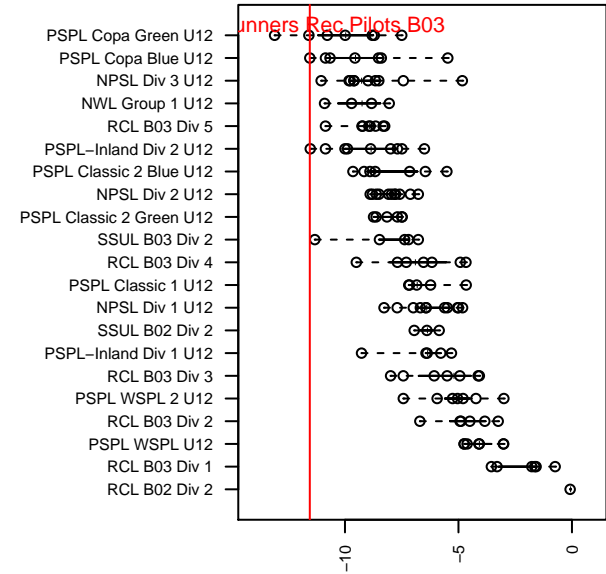

ISC Gunners Rec Pilots B03

Issaquah SC
Issaquah, WA
B03 total strength=95
attack=0.12 defense=0.06
fall league = PSPL Copa Blue U12

alt names used:
ISC Gunners FC – Rec B03 Pilots

Venues played:
2015 PSPL Copa Blue U12

**attack and defense variance (black dot)
relative to other teams
and top 10 in region**

**attack and defense rating
relative to others at age
and all opponents in last 13 months**

Performance relative to 13 month average